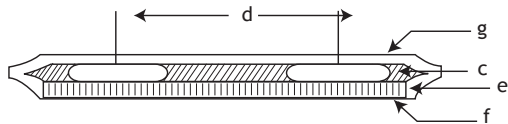

Description

Weight: 7 oz.

Dimensions: 12" x 8" x 1/3"

Colors: Black or Sky Blue

Low friction waterproof cloth cover

Rugged integrated ToughTek® non-skid, anti-microbial bottom. Maintenance Free

Anatomy of a SKWOOSH™ High Performance, Pressure Relieving Fitness Cushion

- a. R.F. welded waterproof seam – no stitching
- b. 4" diameter pressure relieving gel packs
- c. 1/4" cross-linked foam with wells
- d. Distance between human "sitz" bones
- e. 1/4" cross-linked foam for shape
- f. ToughTek® High Performance non-skid material
- g. Low friction, waterproof fabric