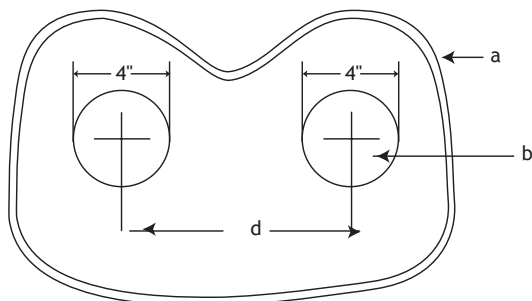

Description

Weight: 7 oz.

Dimensions: 12" x 8" x 1/3"

Colors: Black or Sky Blue

Low friction waterproof cloth cover

Rugged integrated ToughTek® non-skid, anti-microbial bottom. Maintenance Free

Anatomy of a SKWOOSH™ High Performance, Pressure Relieving Fitness Cushion

- a. R.F. welded waterproof seam – no stitching
- b. 4" diameter pressure relieving gel packs
- c. 1/4" cross-linked foam with wells
- d. Distance between human "sitz" bones
- e. 1/4" cross-linked foam for shape
- f. ToughTek® High Performance non-skid material
- g. Low friction, waterproof fabric