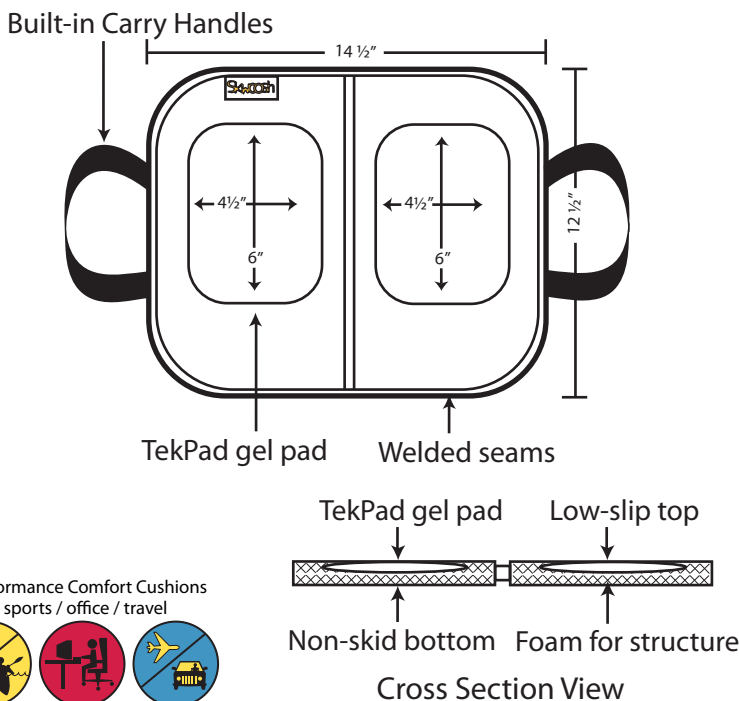

SKWOOSH™

EZ SWIVEL

SKWOOSH™ EZ Swivel is lightweight, folds for portability, is less than 1" high and is almost invisible when in use. It has no mechanical parts to wear out or break. Sturdy handles let you carry the folded Skwoosh wherever you go and wherever you sit. The low friction top fabric allows you to swivel freely with little effort while the Non-Skid bottom keeps the **EZ Swivel** locked in place. Patented TekPad® gel supplies comfort and pressure relief for your weight bearing "sitz" bones. So take the **EZ Swivel** gel cushion **WHERE**ver and **WHEN**ever you have to get yourself **INTO, ONTO** or **OUT OF** anything.

EZ Swivel stays put while you swivel - we guarantee it. The **SKWOOSH™ EZ Swivel** gel cushion makes getting into a car or chair easier. You turn with less effort while the **EZ Swivel** stays put.

BENEFITS

- SWIVEL WITH LESS EFFORT - Makes getting into or out of a car or chair easier
- STAY PUT DESIGN - Non-skid anchors **EZ Swivel** to the seat so it doesn't move when you turn
- LOW PROFILE DESIGN - Almost invisible in transport or in use
- PORTABLE - Built-in handles - easy to carry - looks like a small envelope case when folded
- CUSHIONING - Patented TekPad® gel cradles your "sitz" bones so you can SIT longer in comfort
- COMFORTABLE - Pressure relief maintains circulation and prevents numbness and discomfort
- CONVENIENT - Weighs 9 ozs., 7¼"W x 12½"L x 1½"H folded; 14½"W x 12½"L x ¾"H open
- DURABLE - All welded seams & no stitch construction - WATERPROOF
- NO MAINTENANCE - Stain resistant - wipe clean
- MADE IN USA - Guaranteed Workmanship - Guaranteed Performance

Anatomy of the SKWOOSH™ EZ Swivel Gel Cushion

SKWOOSH™ EZ Swivel Gel Cushion

Model# EZ5225

Weight: 9 oz.

Open Dimensions: 14½"W" x 12½"L" x ¾"H

Folded Dimensions: 7¼"W x 12½"L x 1½"H

Color: Black

Performance Comfort Cushions
sports / office / travel