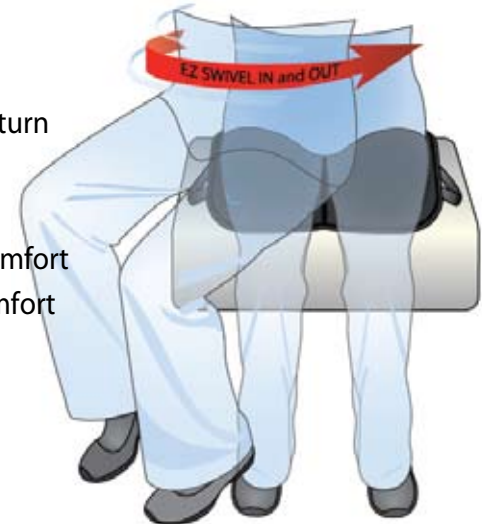

SKWOOSH™

EZ SWIVEL

SKWOOSH™ EZ Swivel is lightweight, folds for portability, is less than 1" high and is almost invisible when in use. It has no mechanical parts to wear out or break. Sturdy handles let you carry the folded Skwoosh wherever you go and wherever you sit. The low friction top fabric allows you to swivel freely with little effort while the Non-Skid bottom keeps the **EZ Swivel** locked in place. Patented TekPad® gel supplies comfort and pressure relief for your weight bearing "sitz" bones. So take the **EZ Swivel** gel cushion **WHERE**ver and **WHEN**ever you have to get yourself **INTO, ONTO** or **OUT OF** anything.

EZ Swivel stays put while you swivel - we guarantee it. The **SKWOOSH™ EZ Swivel** gel cushion makes getting into a car or chair easier. You turn with less effort while the **EZ Swivel** stays put.

BENEFITS

- SWIVEL WITH LESS EFFORT - Makes getting into or out of a car or chair easier
- STAY PUT DESIGN - Non-skid anchors **EZ Swivel** to the seat so it doesn't move when you turn
- LOW PROFILE DESIGN - Almost invisible in transport or in use
- PORTABLE - Built-in handles - easy to carry - looks like a small envelope case when folded
- CUSHIONING - Patented TekPad® gel cradles your "sitz" bones so you can SIT longer in comfort
- COMFORTABLE - Pressure relief maintains circulation and prevents numbness and discomfort
- CONVENIENT - Weighs 9 ozs., 7¼"W x 12½"L x 1½"H folded; 14½"W x 12½"L x ¾"H open
- DURABLE - All welded seams & no stitch construction - WATERPROOF
- NO MAINTENANCE - Stain resistant - wipe clean
- MADE IN USA - Guaranteed Workmanship - Guaranteed Performance

Anatomy of the SKWOOSH™ EZ Swivel Gel Cushion

SKWOOSH™ EZ Swivel Gel Cushion

Model# EZ5225

Weight: 9 oz.

Open Dimensions: 14½"W" x 12½"L" x ¾"H

Folded Dimensions: 7¼"W x 12½"L x 1½"H

Color: Black

Performance Comfort Cushions
sports / office / travel