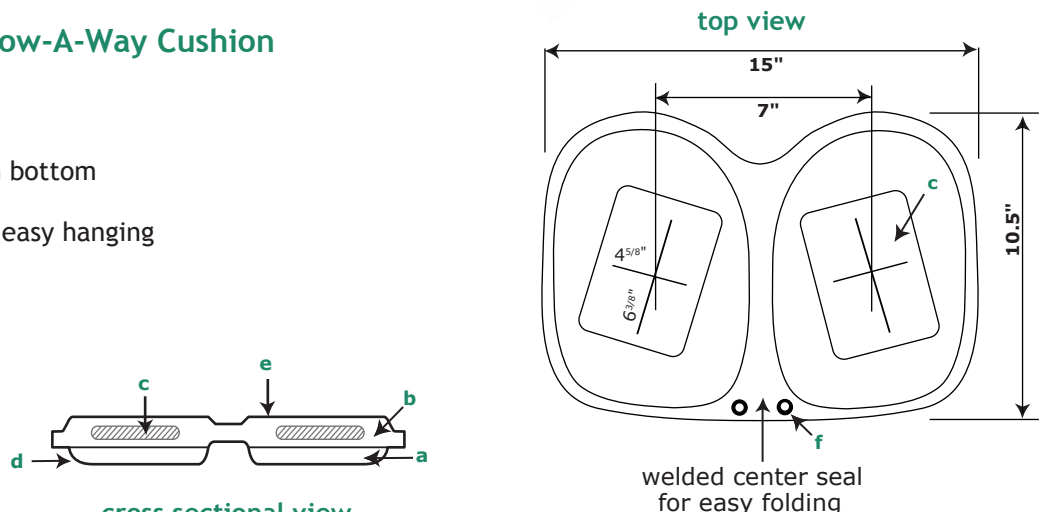

BENEFITS and FEATURES

- **CUSHIONING** – TekPad® pressure relieving gel cradles your "SITZ" bones.
- **COMFORTABLE** – Pressure relief helps you sit longer on any surface.
- **PORTABLE** – Lightweight, compact, with convenient grommets for carrying.
- **DURABLE** – Water resistant fabric and welded seams for waterproof construction - never soggy - won't mold.
- **MAINTENANCE FREE** – No rinsing or washing functions in all conditions.
- **ALL WEATHER GREEN** – Soft and relieves pressure at all temperatures.
- **EASY TO USE** – Just smooth and sit.
- **MADE IN USA** – GUARANTEED PERFORMANCE and GUARANTEED WORKMANSHIP

SKWOOSH™ Camper/Hiker Stow-A-Way Cushion #T3305

DESCRIPTION:

Weight: 7 oz.

Folded Dimensions: 10.5" L x 7.5" W x 1" H

Open Dimensions: 10.5" L x 15" W x .5" H

Portability: Fold and stuff or hang using weather resistant grommets

Color: Forest Green

Anatomy of a SKWOOSH™ Stow-A-Way Cushion

1. 1/4" foam to position gel packs
2. 1/8" foam for structure
3. Tekpad® gel packs
4. 600 x 300 waterproof pack cloth bottom
5. 70d nylon top
6. 5/16" black oxide grommets for easy hanging

Comfort Performance Cushions
sports / office / travel

SKWOOSH IS DIFFERENT

Patented TekPad Technology
packs giant Comfort into a
convenient package

Not to be used as a flotation device

welded center seal
for easy folding

Contact Us!

Ph: 978.689.0500 Fax: 978.689.7771

email: info@skwoosh.com or visit: www.skwoosh.com