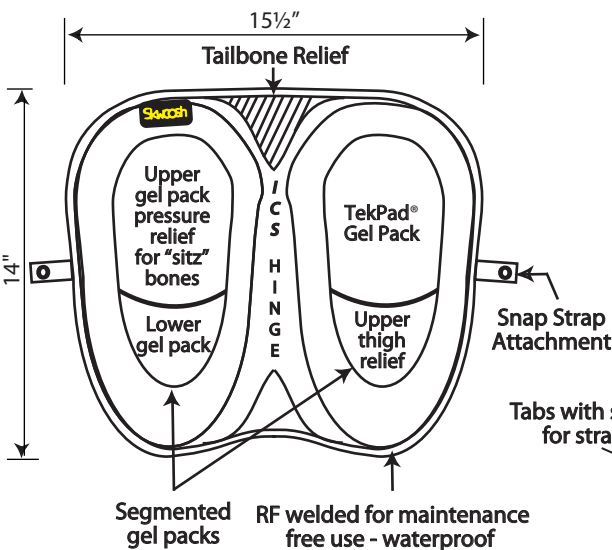

# Universal ICS Motorcycle Gel Cushion

Short of reconstructing a stock seat or building a custom seat, no other cushion delivers the comfort and vibration dampening of the SKWOOSH™ Universal **ICS** Motorcycle Gel Cushion. TekPad® gel relieves pressure, maintains circulation and eliminates numbness and discomfort caused by long rides. The combination of TekPad® gel, Independent Comfort Suspension (**ICS**) and all welded waterproof construction delivers trouble free cruising comfort in a thin (1"), lightweight (16 oz.) compact shape.

## BENEFITS & FEATURES

- EASY INSTALLATION - Cruising **SNAP STRAP** included with cushion
- DURABLE - Double welded Gel Packs for extra durability
- NON-SKID BOTTOM - Anchors cushion to seat
- CUSHIONING - TekPad® gel cradles your "sitz" bones - ride longer in comfort
- COMFORTABLE - Pressure relief gel - prevents numbness and discomfort
- CONVENIENT - Lightweight, thin, compact and folds for storage
- NO MAINTENANCE - Stain resistant - wipe clean - WATERPROOF
- MADE IN USA** - Guaranteed Workmanship - Guaranteed Performance

## SKWOOSH™ Universal ICS

Model# UC0610

Weight: 16 oz.

Open Dimensions: 15 1/2"W x 14"L x 1"H

Folded Dimensions: 7 3/4"W x 14"L x 2 1/2"H

Color: Black

"SNAP STRAP" Attach/Release System  
3/4" wide automotive grade woven elastic webbing

## SKWOOSH™ Universal ICS Cushion with **AIR-FLO<sup>3D</sup>**™ Fabric

Model# UCAF0610  
Weight: 16 oz.  
Open Dimensions: 15½"W x 14"L x 1"H  
Folded Dimensions: 7¾"W x 14"L x 2½"H  
Color: Black  
18" **SNAP STRAP** included