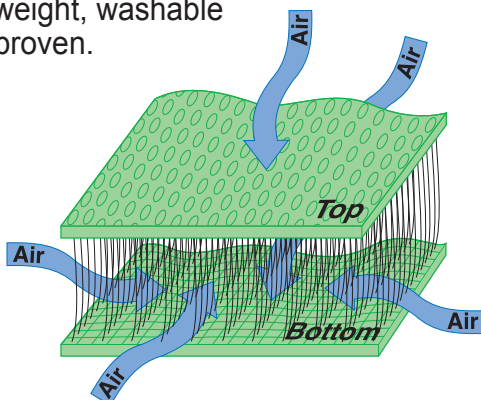

SKWOOSH™ Universal ICS Cushion with **AIR-FLO^{3D}**™ Fabric

Model# UCAF0610
Weight: 16 oz.
Open Dimensions: 15½"W x 14"L x 1"H
Folded Dimensions: 7¾"W x 14"L x 2½"H
Color: Black
18" **SNAP STRAP** included

AIR-FLO^{3D}™ Fabric has a unique three dimensional, internal structure that allows it to breath. It is durable, lightweight, washable and performance proven.

AIR-FLO^{3D}™ Fabric