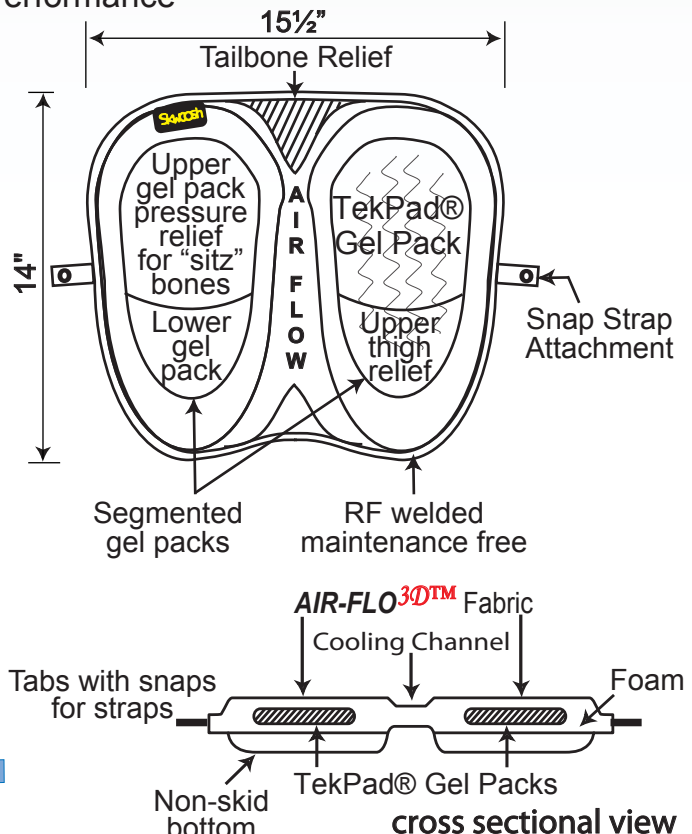

SKWOOSH™ Universal ICS Cushion with **AIR-FLO^{3D}**™ Fabric

Model# UCAF0610
Weight: 16 oz.
Open Dimensions: 15½"W x 14"L x 1"H
Folded Dimensions: 7¾"W x 14"L x 2½"H
Color: Black
18" **SNAP STRAP** included

AIR-FLO^{3D}™ Fabric has a unique three dimensional, internal structure that allows it to breath. It is durable, lightweight, washable and performance proven.

AIR-FLO^{3D}™ Fabric