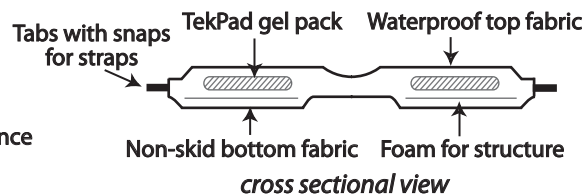

## SKWOOSH™ Universal ICS

Model# UC0610

Weight: 16 oz.

Open Dimensions: 15 1/2"W x 14"L x 1"H

Folded Dimensions: 7 3/4"W x 14"L x 2 1/2"H

Color: Black

"SNAP STRAP" Attach/Release System  
3/4" wide automotive grade woven elastic webbing