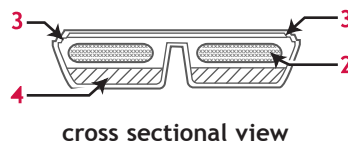

SKWOOSH™ Stadium Gel Seat Cushion

Model# STM4417

Weight: 7 ozs.

Open: 16" x 11" x 1/2"

Folded: 8" x 11" x 1 1/4"

Portability: Built-in carry handles

Colors: Black, Navy, Burgundy & Green

Anatomy of a SKWOOSH™ Stadium Gel Seat Cushion

1. Integrated carry handle
2. TekPad® pressure relieving gel pad
3. Waterproof pack cloth exterior
4. Foam for structure
5. Welded seams

Performance Comfort Cushions
sports / office / travel

SKWOOSH IS DIFFERENT