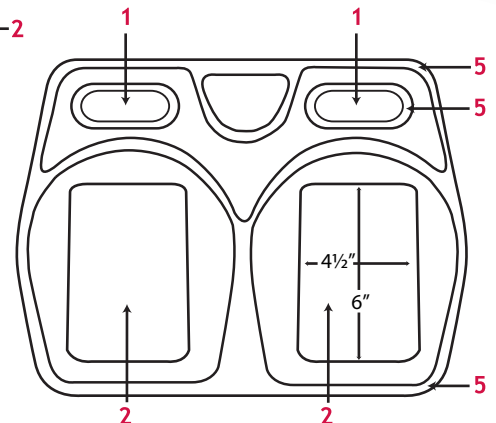

Performance Comfort Cushions
sports / office / travel

SKWOOSH IS DIFFERENT

Patented TekPad Technology
packs giant Comfort into a
convenient package

NOT TO BE USED AS A FLOTATION DEVICE

Contact us!

Ph: 978.689.0500 ♦ Fax: 978.689.7771
info@skwoosh.com www.skwoosh.com