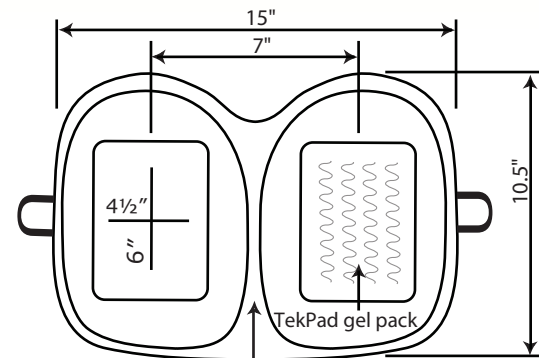

### PRO TRAVELER with AIR-FLO<sup>3D</sup>

Model# BAF4701

Weight: 8 oz.

Open Dimensions: 10½" x 15" x ½"

Folded Dimensions: 10½" x 7½" x 1"

Color: Black

welded center seal for easy folding

Performance Comfort Cushions  
sports / office / travel