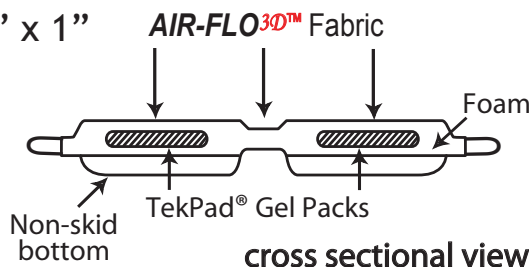

### PRO TRAVELER with AIR-FLO<sup>3D</sup>

Model# BAF4701

Weight: 8 oz.

Open Dimensions: 10½" x 15" x ½"

Folded Dimensions: 10½" x 7½" x 1"

Color: Black

welded center seal for easy folding

Performance Comfort Cushions  
sports / office / travel