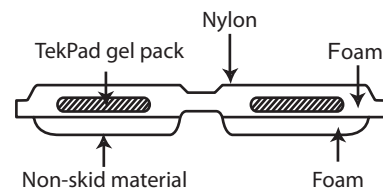

### BENEFITS

- CUSHIONING** - Patented TekPad® lightweight pressure relieving gel
- COMFORTABLE** - Relieving pressure helps you travel longer in comfort
- CONSTRUCTION** - Extra internal gel pack support
- PERFORMANCE** - Temperature stable - all weather gel.
- NON-SKID BOTTOM** - Stays put - no movement during use.
- PORTABLE** - Folds to a compact 8" x 11" for easy transport or storage.
- CONVENIENT** - Built-in handles - easy to carry or hang.
- DURABLE** - Waterproof and stain resistant.
- DEPENDABLE** - all welded construction - no sewing.
- MADE IN USA** - Guaranteed Workmanship - Guaranteed Performance

### SKWOOSH™ PRO TRAVELER

Model# B4701

Weight: 8 oz.

Open Dimensions: 10½" x 15" x ½"

Folded Dimensions: 10½" x 7½" x 1"

Color: Black

### Anatomy of the SKWOOSH™ PRO TRAVELER

cross sectional view

Performance Comfort Cushions  
sports / office / travel

SKWOOSH™ IS DIFFERENT

Patented TekPad Technology  
packs giant comfort into a  
convenient package