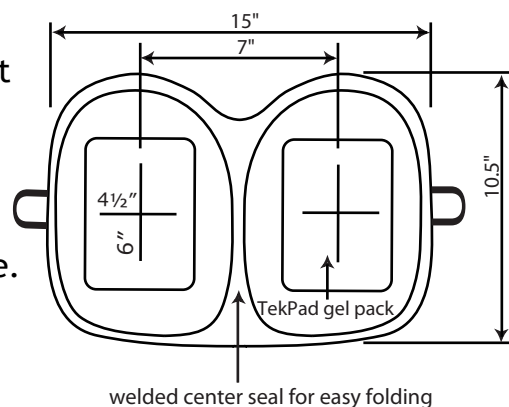

Anatomy of the SKWOOSH™ PRO TRAVELER

cross sectional view

Performance Comfort Cushions
sports / office / travel

SKWOOSH™ IS DIFFERENT

Patented TekPad Technology
packs giant comfort into a
convenient package

Contact Us!

Ph: 978.689.0500 Fax: 978.689.7771

email: info@skwoosh.com or visit: www.skwoosh.com

* NOT TO BE USED FOR FLOTATION
COVERED BY ONE OR MORE US PATENTS