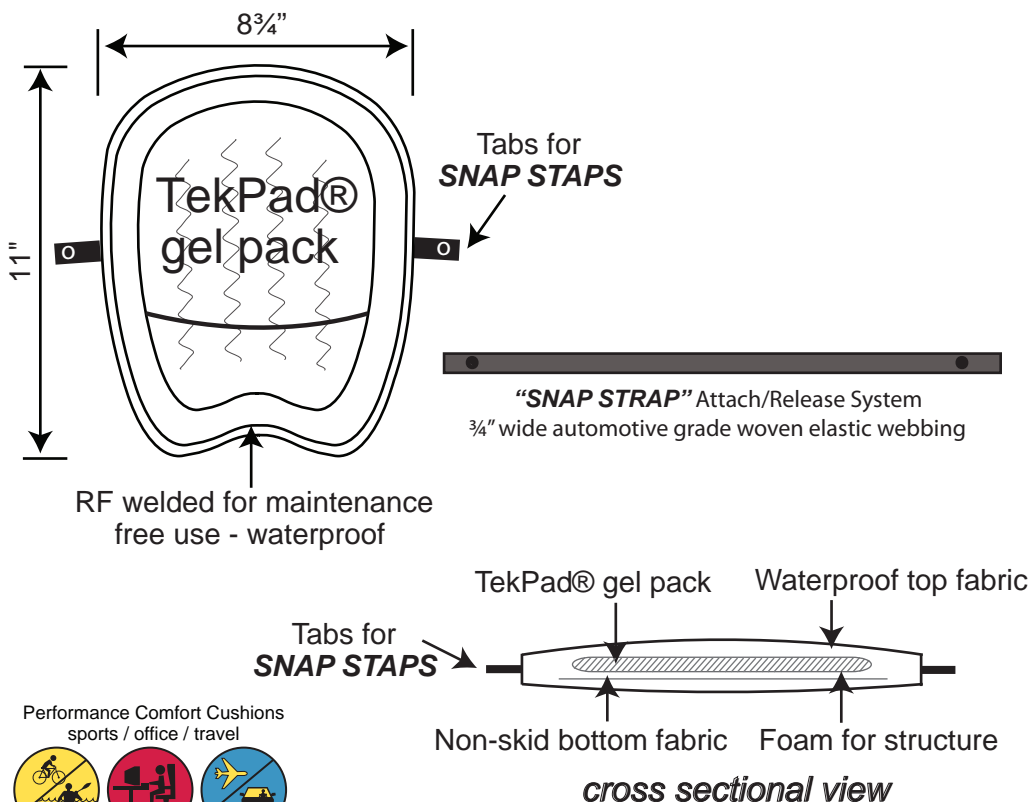

Performance Comfort Cushions
sports / office / travel

SKWOOSH™ IS DIFFERENT

NOT TO BE USED FOR FLOTATION
COVERED BY ONE OR MORE US PATENTS

Contact Us!

Ph: 978.689.0500 Fax: 978.689.7771

email: info@skwoosh.com or visit: www.skwoosh.com