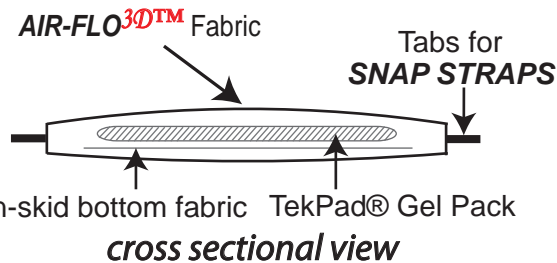

### BENEFITS & FEATURES

- AIR-FLO<sup>3D</sup>**™ breathable fabric - natural cooling
- CUSHIONING - TekPad® gel cradles your "sitz" bones - ride longer in comfort
- EASY INSTALLATION - Cruising **SNAP STRAP** included with cushion
- DURABLE - Welded construction and double welded Gel Packs
- NON-SKID BOTTOM - Anchors cushion to seat
- CONVENIENT - Lightweight, thin and compact
- MADE IN USA - Guaranteed Workmanship - Guaranteed Performance

### SKWOOSH™ Pillion Gel Seat with **AIR-FLO<sup>3D</sup>**™ Fabric

Model# PPAF0710  
 Weight: 6 oz.  
 Dimensions: 8¾"W x 11"L x 1"H  
 Color: Black  
 12" **SNAP STRAP** included

**AIR-FLO<sup>3D</sup>**™ is a durable three dimensional fabric that breathes.