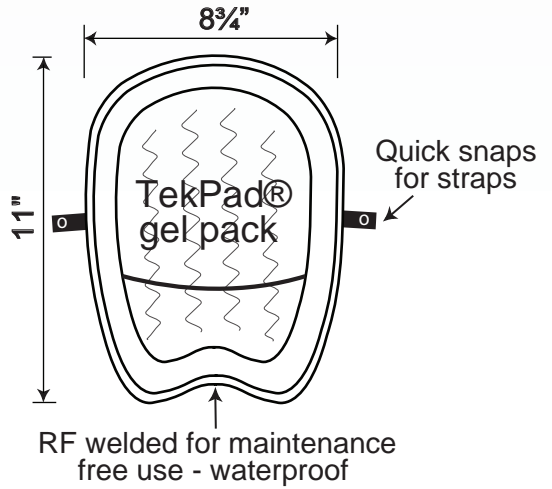

PILLION

MOTORCYCLE GEL SEAT

MOTORCYCLE

with **AIR-FLO^{3D}**™ Breathable Fabric

The SKWOOSH™ Passenger Pillion Gel Pad with **AIR-FLO^{3D}**™ breathable fabric is perfect for passenger seat comfort. Designed to fit small, low profile custom and production rear seats while providing all the pressure relieving and energy absorbing comfort features of larger SKWOOSH™ cushions. TekPad® gel relieves pressure, maintains circulation and eliminates numbness and discomfort. **AIR-FLO^{3D}**™ fabric allows for natural cooling. SKWOOSH™ is the most trouble free, comfortable, gel cushion made in the USA.

Try SKWOOSH™ Passenger Pillion Gel Pad with **AIR-FLO^{3D}**™ breathable fabric and enjoy miles of cruising comfort.

BENEFITS & FEATURES

- **AIR-FLO^{3D}**™ breathable fabric - natural cooling
- CUSHIONING - TekPad® gel cradles your "sitz" bones - ride longer in comfort
- EASY INSTALLATION - Cruising **SNAP STRAP** included with cushion
- DURABLE - Welded construction and double welded Gel Packs
- NON-SKID BOTTOM - Anchors cushion to seat
- CONVENIENT - Lightweight, thin and compact
- MADE IN USA - Guaranteed Workmanship - Guaranteed Performance

SKWOOSH™ Pillion Gel Seat with **AIR-FLO^{3D}**™ Fabric

Model# PPAF0710
Weight: 6 oz.
Dimensions: 8¾"W x 11"L x 1"H
Color: Black
12" **SNAP STRAP** included

AIR-FLO^{3D}™ is a durable three dimensional fabric that breathes.

"SNAP STRAP" Attach/Release System
¾" wide automotive grade woven elastic webbing

SKWOOSH™ IS DIFFERENT

NOT TO BE USED FOR FLOTATION
COVERED BY ONE OR MORE US PATENTS

Contact Us!
Ph: 978.689.0500 Fax: 978.689.7771
email: info@skwoosh.com or visit: www.skwoosh.com