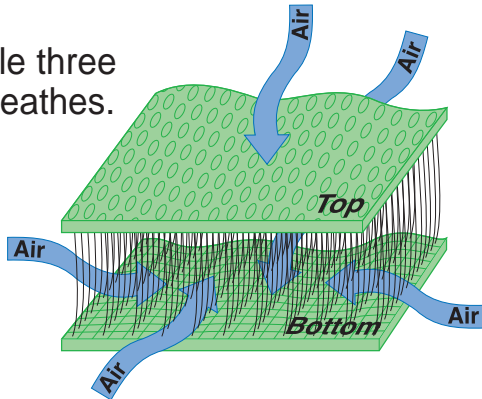

### BENEFITS & FEATURES

- AIR-FLO<sup>3D</sup>**™ breathable fabric - natural cooling
- CUSHIONING - TekPad® gel cradles your "sitz" bones - ride longer in comfort
- EASY INSTALLATION - Cruising **SNAP STRAP** included with cushion
- DURABLE - Welded construction and double welded Gel Packs
- NON-SKID BOTTOM - Anchors cushion to seat
- CONVENIENT - Lightweight, thin and compact
- MADE IN USA - Guaranteed Workmanship - Guaranteed Performance

### SKWOOSH™ Pillion Gel Seat with **AIR-FLO<sup>3D</sup>**™ Fabric

Model# PPAF0710  
 Weight: 6 oz.  
 Dimensions: 8¾"W x 11"L x 1"H  
 Color: Black  
 12" **SNAP STRAP** included

**AIR-FLO<sup>3D</sup>**™ is a durable three dimensional fabric that breathes.