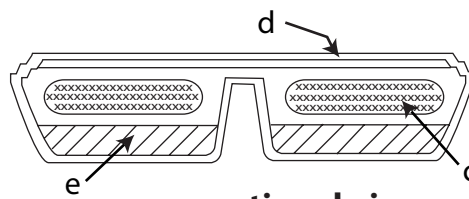

- **CUSHIONING** - TekPad lightweight pressure relieving gel
- **COMFORTABLE** - Relieving pressure helps you paddle longer
- **STAYS PUT** - Adjustable extra long tie down straps with quick release buckles
- **WATERPROOF** - Floats\* - never soggy won't mold - leave attached to boat
- **LOW PROFILE** - Maintains CG for better stability
- **MAINTENANCE FREE** - No washing - All welded seams
- **FITS ALL SEAT STYLES**
- **DURABLE** - Waterproof fabric top and bottom

## SKWOOSH™ Outrigger Cushion

Model# OR3204

Weight: 10 oz.

Dimensions: 13" x 16" x 1"

Color: Hunter Green

Adjustable tie down straps

## Anatomy of a SKWOOSH™ Outrigger Cushion

- a. Adjustable tie down straps
- b. Quick release buckles
- c. TekPad® pressure relieving gel pads
- d. Durable, waterproof pack cloth
- e. Closed cell, cross-linked foam