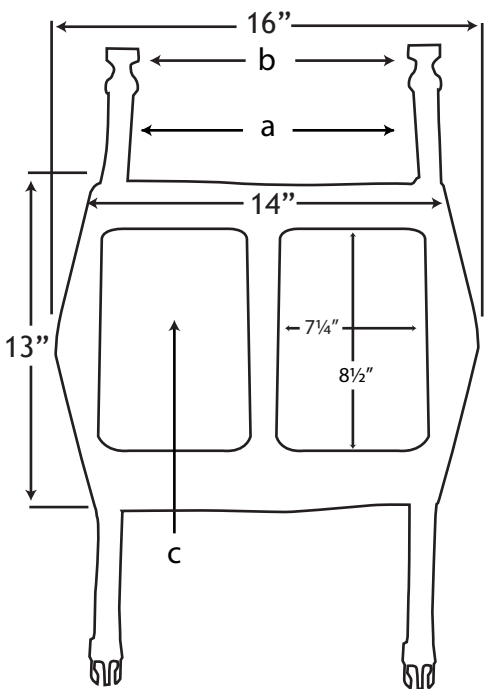

## SKWOOSH™ Outrigger Cushion

Model# OR3204

Weight: 10 oz.

Dimensions: 13" x 16" x 1"

Color: Hunter Green

Adjustable tie down straps