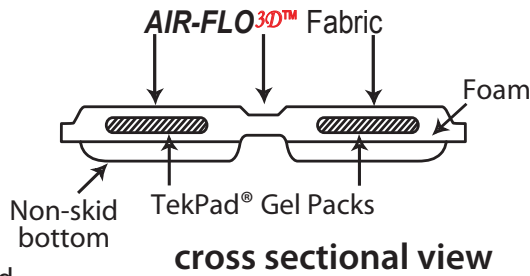

cross sectional view

Contact Us!
Ph: 978.689.0500 Fax: 978.689.7771
email: info@skwoosh.com or visit: www.skwoosh.com

* NOT TO BE USED FOR FLOTATION
COVERED BY ONE OR MORE US PATENTS

Performance Comfort Cushions
sports / office / travel