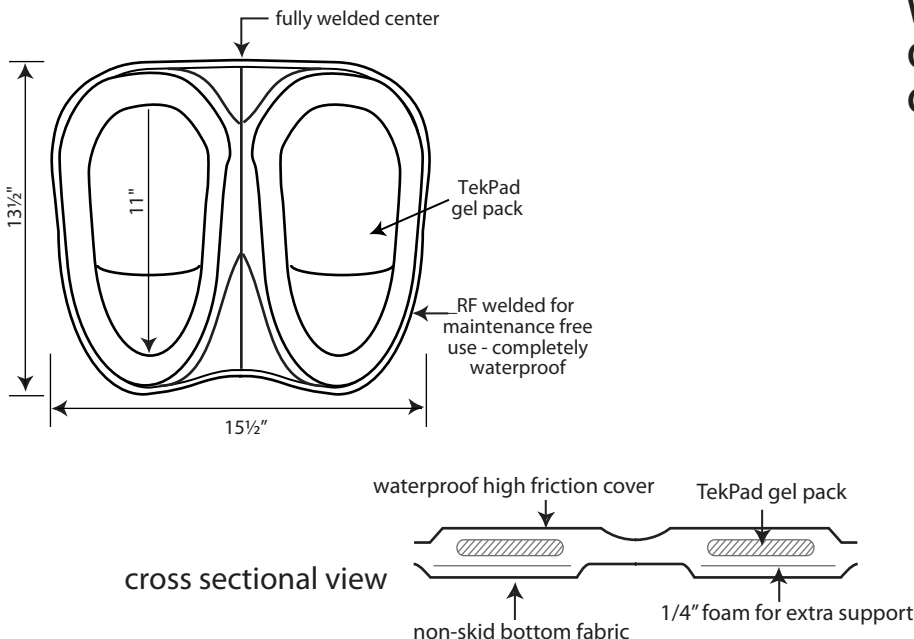

BENEFITS

CUSHIONING - Patented TekPad® gel cradles your "sitz" bones so you can SIT longer in comfort

COMFORTABLE - Pressure relief maintains circulation and prevents numbness and discomfort

STAY PUT DESIGN - Exclusive non-skid bottom anchors SKWOOSH™ to your seat so it doesn't move

CONVENIENT - Only 12 ozs. packed in a 13½"L x 15½"W x 7/8" package for big cushion performance

DURABLE - All welded seams & no stitch construction - **WATERPROOF**

NO MAINTENANCE - stain resistant - wipe clean

MADE IN USA - Guaranteed Workmanship - Guaranteed Performance

Anatomy of the SKWOOSH™ Office Gel Cushion

SKWOOSH™ Office Gel Cushion

Model# C7435

Weight: 12 oz.

Open Dimensions: 13½" x 15½" x 7/8"

Colors: Black