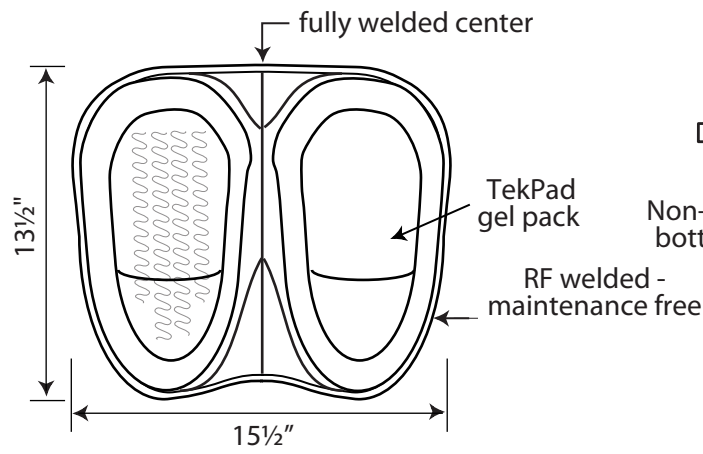

cross sectional view

Contact Us!
Ph: 978.689.0500 Fax: 978.689.7771
email: info@skwoosh.com or visit: www.skwoosh.com

* NOT TO BE USED FOR FLOTATION
COVERED BY ONE OR MORE US PATENTS

Performance Comfort Cushions
sports / office / travel