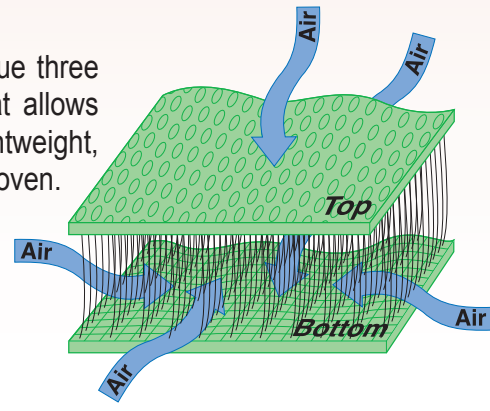

cross sectional view

Contact Us!
Ph: 978.689.0500 Fax: 978.689.7771
email: info@skwoosh.com or visit: www.skwoosh.com

* NOT TO BE USED FOR FLOTATION
COVERED BY ONE OR MORE US PATENTS

Performance Comfort Cushions
sports / office / travel