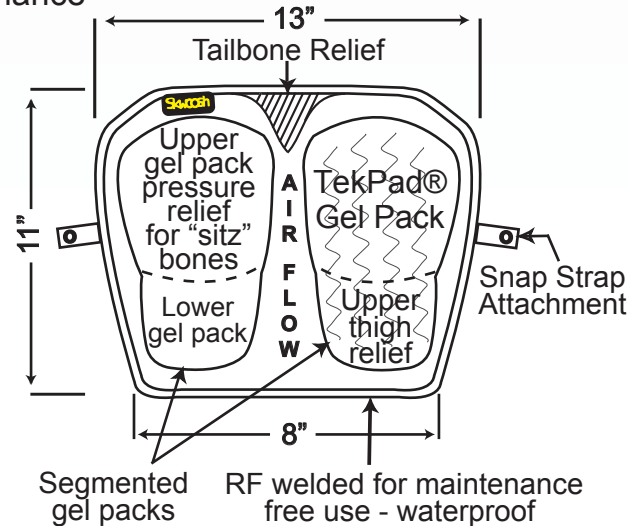

Schematic of MID-SIZE ICS Gel Pad

SKWOOSH™ MID-SIZE ICS Gel Pad

Model# MS0910

Weight: 9 oz.

Open Dimensions: 13"W x 11"L x 1"H

Folded Dimensions: 6½"W x 11"L x 2½"H

Color: Black

Cross Sectional View

Try SKWOOSH™ Mid Size ICS with AIR-FLO^{3D}™ breathable fabric and enjoy miles of cruising comfort.

BENEFITS & FEATURES

- AIR-FLO^{3D}™ breathable fabric - natural cooling
- ICS - Independent gel pack suspension for comfort and stability
- CUSHIONING - TekPad® gel cradles your "sitz" bones - ride longer in comfort
- EASY INSTALLATION - Cruising SNAP STRAP included with cushion
- DURABLE - Welded construction and double welded Gel Packs
- NON-SKID BOTTOM - Anchors cushion to seat
- CONVENIENT - Lightweight, thin, compact and folds for storage
- MADE IN USA - Guaranteed Workmanship - Guaranteed Performance

SKWOOSH™ Mid Size ICS Gel Cushion with AIR-FLO^{3D}™ Fabric

Model# MSAF0910
Weight: 9 oz.
Open Dimensions: 13"W x 11"L x 1"H
Folded Dimensions: 6½"W x 11"L x 2½"H
Color: Black
12" SNAP STRAP included

AIR-FLO^{3D}™ Fabric has a unique three dimensional, internal structure that allows it to breath. It is durable, lightweight, washable and performance proven.