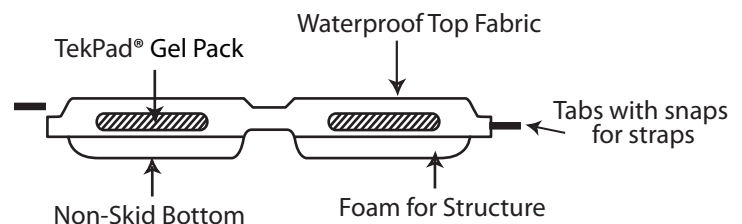

Schematic of MID-SIZE ICS Gel Pad

SKWOOSH™ MID-SIZE ICS Gel Pad

Model# MS0910

Weight: 9 oz.

Open Dimensions: 13"W x 11"L x 1"H

Folded Dimensions: 6½"W x 11"L x 2½"H

Color: Black

Cross Sectional View

Performance Comfort Cushions
sports / office / travel

SKWOOSH™ IS DIFFERENT

"SNAP STRAP" Attach/Release Security System
¾" wide automotive grade woven elastic webbing

NOT TO BE USED FOR FLOTATION
COVERED BY ONE OR MORE US PATENTS