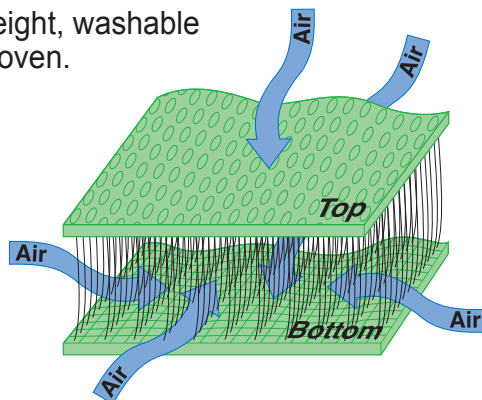

AIR-FLO^{3D}™ Fabric

NOT TO BE USED FOR FLOTATION
COVERED BY ONE OR MORE US PATENTS

Contact Us!
Ph: 978.689.0500 Fax: 978.689.7771
email: info@skwoosh.com or visit: www.skwoosh.com

SKWOOSH™ IS DIFFERENT