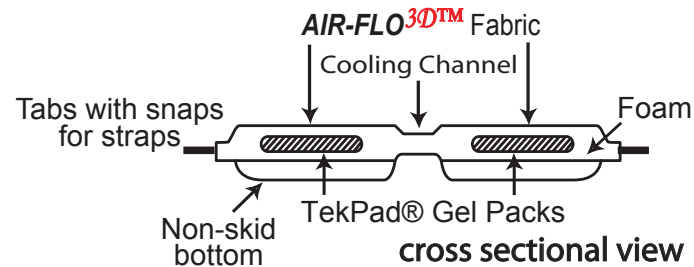

AIR-FLO^{3D}™ Fabric

NOT TO BE USED FOR FLOTATION
COVERED BY ONE OR MORE US PATENTS

Contact Us!
Ph: 978.689.0500 Fax: 978.689.7771
email: info@skwoosh.com or visit: www.skwoosh.com

SKWOOSH™ IS DIFFERENT