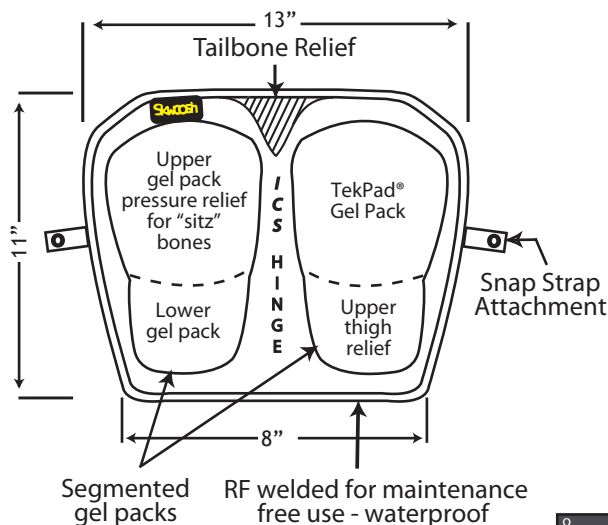

MID SIZE ICS Motorcycle Gel Pad

The perfect fit for medium to larger sized bikes.

The SKWOOSH™ **MID SIZE ICS** gel cushion delivers super comfort, vibration dampening and medically proven pressure relief to maintain circulation and eliminate numbness and discomfort caused by long rides. The combination of TekPad® gel, Independent Comfort Suspension (**ICS**) and all welded waterproof construction means cruising comfort in a thin (1"), lightweight (9 oz.) compact shape. The **MID SIZE ICS** fits a wide range of makes and models with mid to large seats, smaller stock or solo seats or large passenger seats.

COMFORTABLE - Pressure relief gel - Prevents numbness and discomfort

CUSHIONING - TekPad® gel cradles your "sitz" bones - ride longer in comfort

WATERPROOF CONSTRUCTION - **WATERPROOF MATERIALS**

DURABLE - Double welded Gel Packs for extra durability

Schematic of MID-SIZE ICS Gel Pad

SKWOOSH™ MID-SIZE ICS Gel Pad

Model# MS0910

Weight: 9 oz.

Open Dimensions: 13"W x 11"L x 1"H

Folded Dimensions: 6½"W x 11"L x 2½"H

Color: Black

Cross Sectional View

Performance Comfort Cushions
sports / office / travel

SKWOOSH™ IS DIFFERENT

"SNAP STRAP" Attach/Release Security System
¾" wide automotive grade woven elastic webbing

NOT TO BE USED FOR FLOTATION
COVERED BY ONE OR MORE US PATENTS