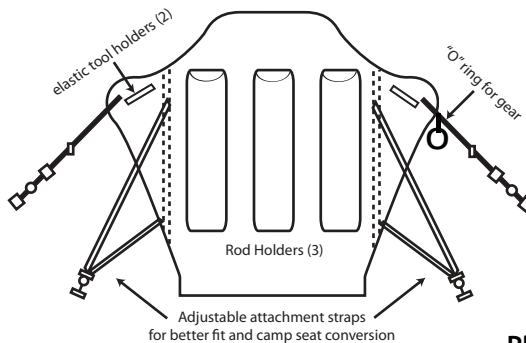

SKWOOSH™ Custom Gel Fishing Seat Model# CG1204 Color: Black

Performance Comfort Cushions
sports / office / travel

NOT TO BE USED FOR FLOTATION
COVERED BY ONE OR MORE US PATENTS
COLOR MAY FADE WITH PROLONGED EXPOSURE TO UV RAYS

SKWOOSH IS DIFFERENT

Contact Us!
Ph: 978.689.0500 Fax: 978.689.7771
info@skwoosh.com OR www.skwoosh.com