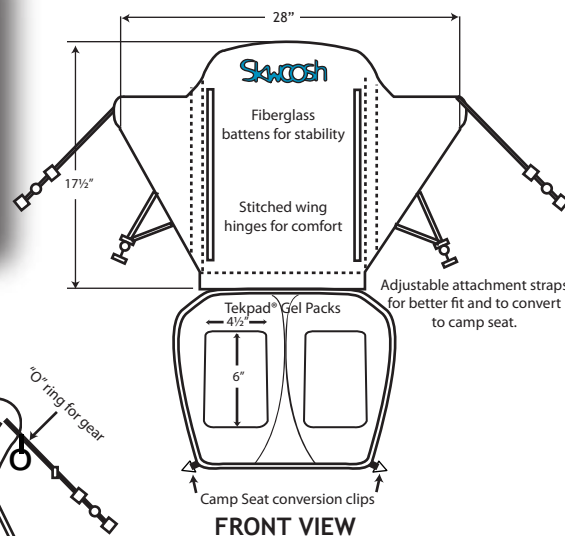

Designed by Fishermen for Fishermen

SKWOOSH™

The SKWOOSH™ Custom Gel Fishing Seat

The CUSTOM GEL FISHING SEAT combines a genuine SKWOOSH™ Gel Kayak Seat with a padded back support for COMFORTABLE FISHING. With custom features like 3 built-in rod holders, straps to hold jaw and hook pliers and an "O" ring to attach gear, the Custom Gel Fishing Seat provides ultimate comfort and convenience for the serious kayak fisherman.

Features & Benefits

- CUSTOM COMFORT - genuine SKWOOSH™ patented pressure relieving gel seat
- Built-in Rod Holders - holds 3 rods or 2 and a net at the ready
- Security Tie Downs - Built-in to keep rods secure in holders under all conditions
- 2" "O" rings - to hang or attach extra gear securely
- 2 Elastic Straps - to hold small tools like hook and jaw pliers within easy reach
- 17½" Padded Back Rest - ergonomically designed for easy casting and maneuverability
- Accessibility - curved wings and back height make rods, rear hatch or well, more accessible
- Low 1" Profile - maintains CG for better stability, safety and performance
- No Collapse 16½" fiberglass support battens
- All Brass corrosion resistant swivel snap hardware
- 4 Adjustable Hi-Strength attaching straps
- Waterproof and Maintenance FREE
- Converts to convenient camp chair
- **MADE IN USA** - Guaranteed Workmanship
Guaranteed Performance

SKWOOSH™ Custom Gel Fishing Seat Model# CG1204 Color: Black

Performance Comfort Cushions
sports / office / travel

NOT TO BE USED FOR FLOTATION
COVERED BY ONE OR MORE US PATENTS
COLOR MAY FADE WITH PROLONGED EXPOSURE TO UV RAYS