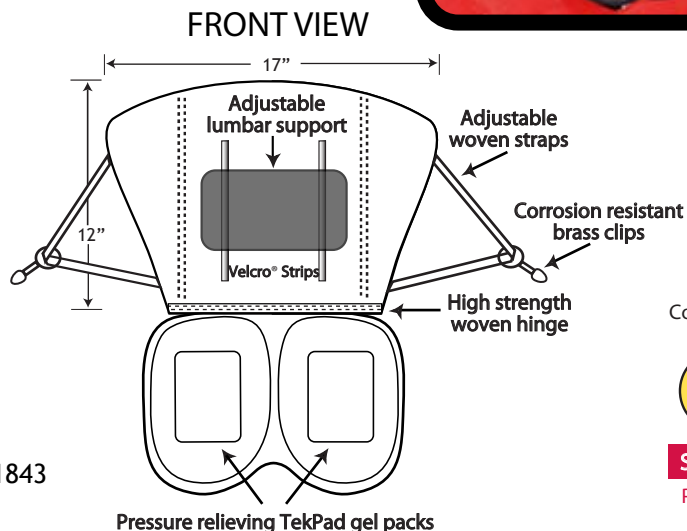

COMFORT Back SUPPORT Kayak Gel Seat with Adjustable Lumbar Pad

SKWOOSH™

Good paddling posture is the best way to maintain lower back comfort. The COMFORT BACK SUPPORT SEAT helps active paddlers maintain good posture and back comfort without inhibiting paddling. The seat features an adjustable lumbar gel pad for lower back support and a SKWOOSH™ gel pad for seating comfort. The height and shape of this seat is perfect for back comfort and the adjustable lumbar gel pad allows the paddler to focus support where it's needed most. Four adjustable attaching straps make this a universal support seat that fits most kayaks.

FEATURES AND BENEFITS

- ◆ SKWOOSH™ Seat with patented TekPad® pressure relieving gel
- ◆ Velcro® attached adjustable TekPad® gel lumbar pad
- ◆ 12" back height for support and paddling freedom
- ◆ Low profile cushion for better stability and performance
- ◆ Comfort padded backrest and adjustable side wings for support
- ◆ No collapse fiberglass support battens
- ◆ 4 adjustable attaching straps with corrosion resistant hardware
- ◆ Welded waterproof seat construction
- ◆ Insulated water bottle holder
- ◆ MADE IN USA - guaranteed workmanship - materials - performance
- ◆ SKWOOSH™ No Hassle Customer Service

SKWOOSH™ COMFORT Back SUPPORT Kayak Gel Seat

Model# CSBS1204

Color: Red

Weight: 1 lb. 12 oz.

Comfort Performance Cushions
sports / office / travel

SKWOOSH™ IS DIFFERENT

Patented TekPad Technology packs giant Comfort into a convenient package