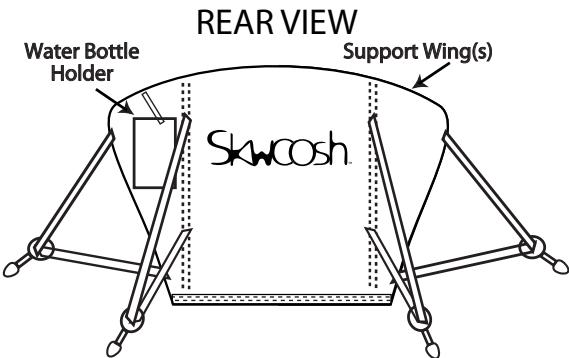

COMFORT Back SUPPORT Kayak Gel Seat with Adjustable Lumbar Pad

SKWOOSH™

Good paddling posture is the best way to maintain lower back comfort. The COMFORT BACK SUPPORT SEAT helps active paddlers maintain good posture and back comfort without inhibiting paddling. The seat features an adjustable lumbar gel pad for lower back support and a SKWOOSH™ gel pad for seating comfort. The height and shape of this seat is perfect for back comfort and the adjustable lumbar gel pad allows the paddler to focus support where it's needed most. Four adjustable attaching straps make this a universal support seat that fits most kayaks.

FEATURES AND BENEFITS

- ◆ SKWOOSH™ Seat with patented TekPad® pressure relieving gel
- ◆ Velcro® attached adjustable TekPad® gel lumbar pad
- ◆ 12" back height for support and paddling freedom
- ◆ Low profile cushion for better stability and performance
- ◆ Comfort padded backrest and adjustable side wings for support
- ◆ No collapse fiberglass support battens
- ◆ 4 adjustable attaching straps with corrosion resistant hardware
- ◆ Welded waterproof seat construction
- ◆ Insulated water bottle holder
- ◆ MADE IN USA - guaranteed workmanship - materials - performance
- ◆ SKWOOSH™ No Hassle Customer Service

SKWOOSH™ COMFORT Back SUPPORT Kayak Gel Seat

Model# CSBS1204

Color: Red

Weight: 1 lb. 12 oz.

Comfort Performance Cushions
sports / office / travel

SKWOOSH™ IS DIFFERENT

Patented TekPad Technology packs giant Comfort into a convenient package