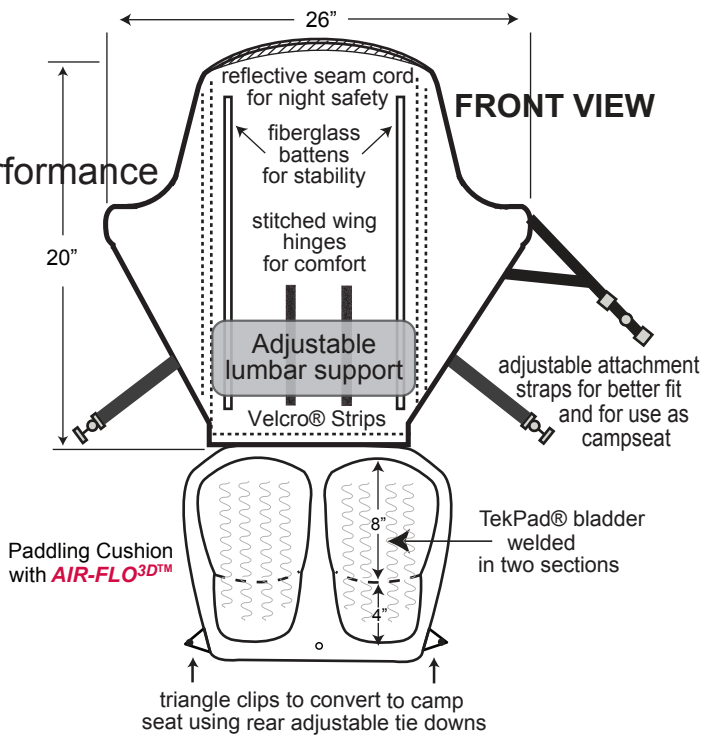

Performance Comfort Cushions
sports / office / travel

SKWOOSH IS DIFFERENT

NOT TO BE USED FOR FLOTATION
COLOR MAY FADE WITH PROLONGED EXPOSURE TO UV RAYS
COVERED BY ONE OR MORE US PATENTS

Contact Us!
Ph: 978.689.0500 Fax: 9780689-7771
info@skwoosh.com OR www.skwoosh.com