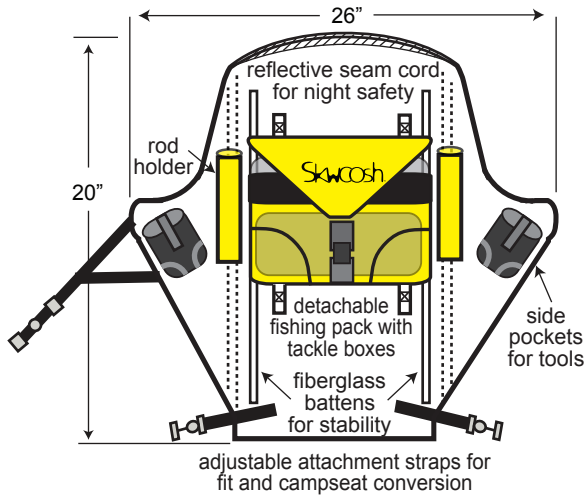

THE BIG CATCH **AF**

Gel Fishing Seat with Lumbar Support

Model# BC1204

Fish like a Pro with this 20" tall Gel Fishing Seat with adjustable lumbar support and **AIR-FLO^{3D}**™ breathable fabric seat bottom. The BIG CATCH **AF** has 2 rod holders so your rods are safe, ready and rigged for action. The fishing pack holds 3 Plano utility boxes (included) and is detachable so it can be placed within easy reach. Each wing has a convenient pocket to hold 2 smaller plastic boxes (included) or for small tools. Reflective piping improves night safety and the seat converts to a camp chair.

The only thing missing from the BIG CATCH is the kayak and you.

FEATURES and BENEFITS

- LUMBAR SUPPORT - full width and adjustable
- **AIR-FLO^{3D}**™ Breathable Fabric
- GENUINE SKWOOSH - gel seat for comfort
- COMFORTABLE - 20" back with adjustable side wings
- 2 ROD HOLDERS - with security straps
- DETACHABLE TACKLE PACK - With 3 Plano utility boxes
- 2 POCKETS - on wings with utility boxes for small tools
- REFLECTIVE CORD - for night safety
- LOW PROFILE - better stability and performance
- DESIGNED - for comfortable casting, paddling and maneuverability
- NO COLLAPSE - 16½" fiberglass support battens
- 4 ADJUSTABLE - hi-strength attaching straps
- CONVERTS - to camp chair
- MADE IN AMERICA - guaranteed workmanship & performance