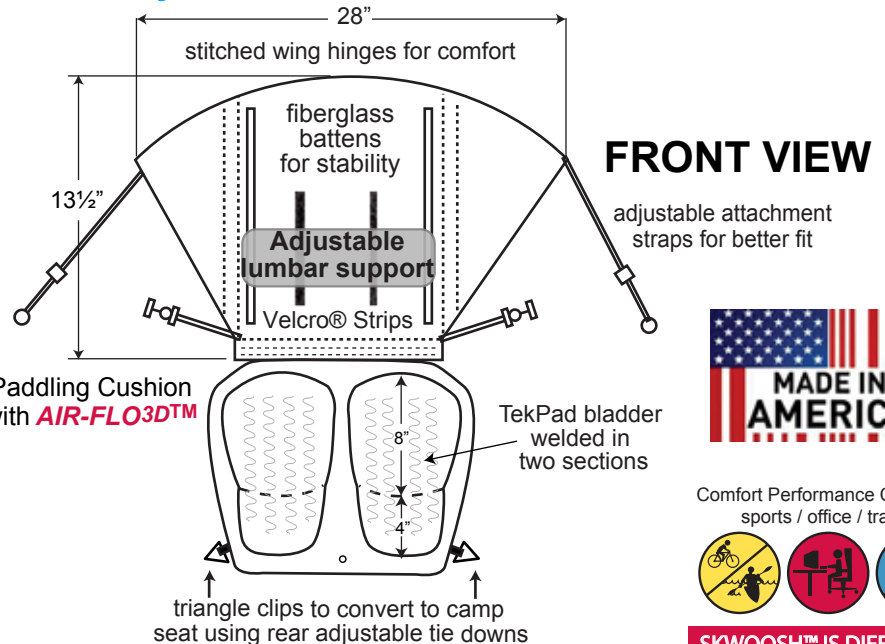

BACK COMFORT SUPPORT Kayak Gel Seat with **AIR-FLO^{3D}**™ Breathable Fabric

The BACK SUPPORT gel seat helps paddlers maintain good posture and back comfort while paddling. The SKWOOSH™ gel seat relieves pressure on the “sitz” bones while the **AIR-FLO^{3D}**™ breathable fabric promotes natural cooling. The height and shape of this seat is perfect for back comfort and the adjustable lumbar pad allows the paddler to focus support where it’s needed most. Great features like a full sized zippered pocket, a small side zipper pocket and an insulated bottle holder add to the seat’s convenience package.

This is an air-cooled comfort support seat that doesn’t interfere with paddling technique.

FEATURES AND BENEFITS

- ◆ **AIR-FLO^{3D}**™ FABRIC - Three dimensional fabric that breathes
- ◆ SKWOOSH™ Seat with patented TekPad® pressure relieving gel
- ◆ Adjustable lumbar support
- ◆ 13½” back height for support and paddling freedom
- ◆ Low profile cushion for better stability and performance
- ◆ Comfort padded backrest and adjustable side wings for support
- ◆ No collapse fiberglass support battens
- ◆ 4 adjustable attaching straps with corrosion resistant hardware
- ◆ Welded waterproof seat construction
- ◆ Insulated bottle holder
- ◆ Convenient full sized zippered pouch
- ◆ Guaranteed workmanship • Guaranteed performance
- ◆ **MADE IN AMERICA**

SKWOOSH™ BACK COMFORT SUPPORT Kayak Gel Seat

Model# CAF1204

Color: Black (with blue accent)

Weight: 3lb. 5oz.

REAR VIEW

Comfort Performance Cushions
sports / office / travel

SKWOOSH™ IS DIFFERENT

Contact Us!
Tel: 978-689-0500 Fax: 978-689-7771
www.skwoosh.com info@skwoosh.com