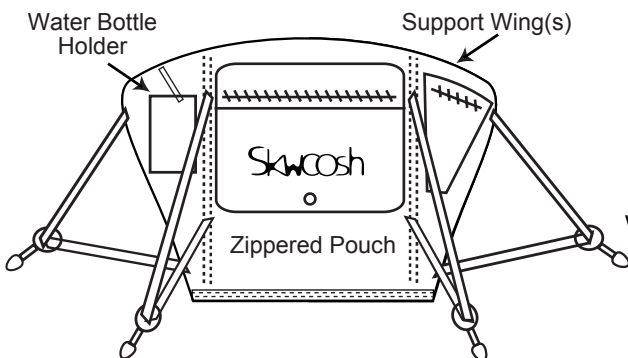

BACK COMFORT SUPPORT Kayak Gel Seat with **AIR-FLO^{3D}**™ Breathable Fabric

The BACK SUPPORT gel seat helps paddlers maintain good posture and back comfort while paddling. The SKWOOSH™ gel seat relieves pressure on the “sitz” bones while the **AIR-FLO^{3D}**™ breathable fabric promotes natural cooling. The height and shape of this seat is perfect for back comfort and the adjustable lumbar pad allows the paddler to focus support where it’s needed most. Great features like a full sized zippered pocket, a small side zipper pocket and an insulated bottle holder add to the seat’s convenience package.

This is an air-cooled comfort support seat that doesn’t interfere with paddling technique.

FEATURES AND BENEFITS

- ◆ **AIR-FLO^{3D}**™ FABRIC - Three dimensional fabric that breathes
- ◆ SKWOOSH™ Seat with patented TekPad® pressure relieving gel
- ◆ Adjustable lumbar support
- ◆ 13½” back height for support and paddling freedom
- ◆ Low profile cushion for better stability and performance
- ◆ Comfort padded backrest and adjustable side wings for support
- ◆ No collapse fiberglass support battens
- ◆ 4 adjustable attaching straps with corrosion resistant hardware
- ◆ Welded waterproof seat construction
- ◆ Insulated bottle holder
- ◆ Convenient full sized zippered pouch
- ◆ Guaranteed workmanship • Guaranteed performance
- ◆ **MADE IN AMERICA**

SKWOOSH™ BACK COMFORT SUPPORT Kayak Gel Seat

Model# CAF1204

Color: Black (with blue accent)

Weight: 3lb. 5oz.

REAR VIEW

Comfort Performance Cushions
sports / office / travel

SKWOOSH™ IS DIFFERENT

Contact Us!
Tel: 978-689-0500 Fax: 978-689-7771
www.skwoosh.com info@skwoosh.com