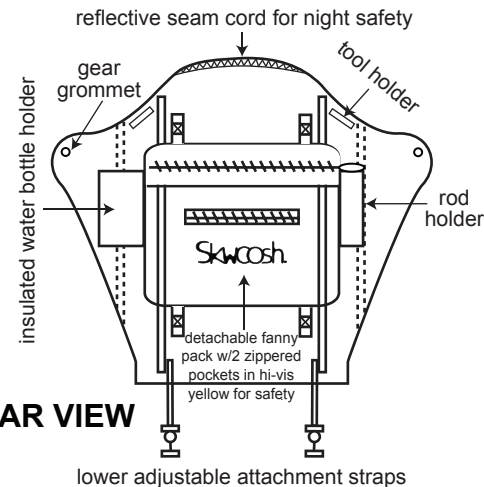

SKWOOSH™

PRO ANGLER GEL FISHING SEAT

with

AIR-FLO^{3D}™ Breathable Fabric

Designed for fishermen by fishermen

PRO ANGLER combines the SKWOOSH™ GEL KAYAK SEAT with AIR-FLO^{3D}™ breathable fabric for COOL comfortable kayak fishing. The seat is 1" high for better stability, better maneuverability and greater safety. The 17½" back is the right height for comfortable paddling and casting. PRO ANGLER AF has a built-in rod holder, water bottle holder and a detachable gear pack. It sports a hi-visibility color and a reflective cord for added safety. Grommets are conveniently located to attach extra gear and two straps hold small tools. On land it converts to a convenient camp chair. PRO ANGLER with AIR-FLO^{3D}™ breathable fabric is the ultimate in COOL comfort, convenience and safety for the kayak fisherman.

SKWOOSH™ PRO ANGLER with AIR-FLO^{3D}™ (Model# PAF1204)

16 FEATURES and BENEFITS

- AIR-FLO^{3D}™ FABRIC - Exclusive three dimensional fabric that breathes
- GENUINE SKWOOSH™ - gel seat with patented TekPad gel
- REFLECTIVE CORD - for night time safety
- HI-VISIBILITY - color accents visibility for daytime safety
- LOW PROFILE - better stability and performance
- COMFORTABLE - 17½" back rest with adjustable side wings
- NO COLLAPSE - 16½" fiberglass support battens
- 4 ADJUSTABLE - hi-strength attaching straps
- ALL BRASS - corrosion resistant, swivel snap hardware
- CONVERTS - to convenient camp chair
- DESIGNED - for comfortable casting and maneuverability
- DETACHABLE FANNY PACK - 9"L x 8"H x 3"W
- INSULATED WATER BOTTLE HOLDER
- ROD HOLDER - built-in for convenience
- 3 GROMMETS - to hang or attach extra gear
- 2 STRAPS - to hold small tools within easy reach