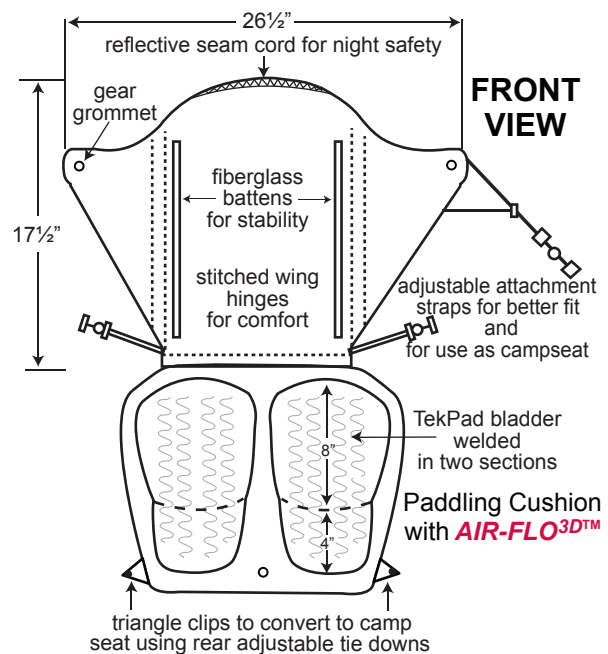

SKWOOSH™

PRO ANGLER GEL FISHING SEAT

with

AIR-FLO^{3D}™ Breathable Fabric

Designed for fishermen by fishermen

PRO ANGLER combines the SKWOOSH™ GEL KAYAK SEAT with AIR-FLO^{3D}™ breathable fabric for COOL comfortable kayak fishing. The seat is 1" high for better stability, better maneuverability and greater safety. The 17½" back is the right height for comfortable paddling and casting. PRO ANGLER AF has a built-in rod holder, water bottle holder and a detachable gear pack. It sports a hi-visibility color and a reflective cord for added safety. Grommets are conveniently located to attach extra gear and two straps hold small tools. On land it converts to a convenient camp chair. PRO ANGLER with AIR-FLO^{3D}™ breathable fabric is the ultimate in COOL comfort, convenience and safety for the kayak fisherman.

SKWOOSH™ PRO ANGLER with AIR-FLO^{3D}™ (Model# PAF1204)

16 FEATURES and BENEFITS

- AIR-FLO^{3D}™ FABRIC - Exclusive three dimensional fabric that breathes
- GENUINE SKWOOSH™ - gel seat with patented TekPad gel
- REFLECTIVE CORD - for night time safety
- HI-VISIBILITY - color accents visibility for daytime safety
- LOW PROFILE - better stability and performance
- COMFORTABLE - 17½" back rest with adjustable side wings
- NO COLLAPSE - 16½" fiberglass support battens
- 4 ADJUSTABLE - hi-strength attaching straps
- ALL BRASS - corrosion resistant, swivel snap hardware
- CONVERTS - to convenient camp chair
- DESIGNED - for comfortable casting and maneuverability
- DETACHABLE FANNY PACK - 9"L x 8"H x 3"W
- INSULATED WATER BOTTLE HOLDER
- ROD HOLDER - built-in for convenience
- 3 GROMMETS - to hang or attach extra gear
- 2 STRAPS - to hold small tools within easy reach