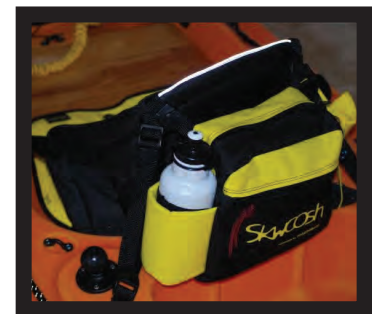

SKWOOSH™

PRO ANGLER GEL FISHING SEAT

with

AIR-FLO^{3D}™ Breathable Fabric

Designed for fishermen by fishermen

PRO ANGLER combines the SKWOOSH™ GEL KAYAK SEAT with AIR-FLO^{3D}™ breathable fabric for COOL comfortable kayak fishing. The seat is 1" high for better stability, better maneuverability and greater safety. The 17½" back is the right height for comfortable paddling and casting. PRO ANGLER AF has a built-in rod holder, water bottle holder and a detachable gear pack. It sports a hi-visibility color and a reflective cord for added safety. Grommets are conveniently located to attach extra gear and two straps hold small tools. On land it converts to a convenient camp chair. PRO ANGLER with AIR-FLO^{3D}™ breathable fabric is the ultimate in COOL comfort, convenience and safety for the kayak fisherman.

SKWOOSH™ PRO ANGLER with AIR-FLO^{3D}™ (Model# PAF1204)

16 FEATURES and BENEFITS

- AIR-FLO^{3D}™ FABRIC - Exclusive three dimensional fabric that breathes
- GENUINE SKWOOSH™ - gel seat with patented TekPad gel
- REFLECTIVE CORD - for night time safety
- HI-VISIBILITY - color accents visibility for daytime safety
- LOW PROFILE - better stability and performance
- COMFORTABLE - 17½" back rest with adjustable side wings
- NO COLLAPSE - 16½" fiberglass support battens
- 4 ADJUSTABLE - hi-strength attaching straps
- ALL BRASS - corrosion resistant, swivel snap hardware
- CONVERTS - to convenient camp chair
- DESIGNED - for comfortable casting and maneuverability
- DETACHABLE FANNY PACK - 9"L x 8"H x 3"W
- INSULATED WATER BOTTLE HOLDER
- ROD HOLDER - built-in for convenience
- 3 GROMMETS - to hang or attach extra gear
- 2 STRAPS - to hold small tools within easy reach