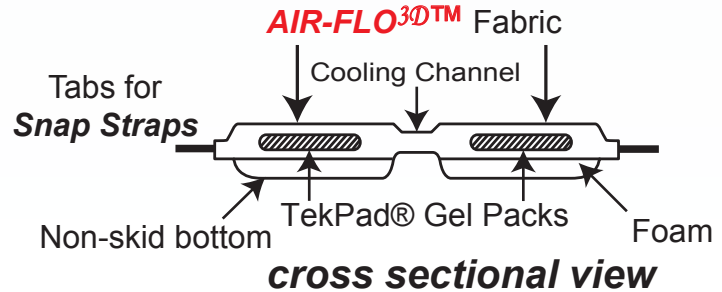

BENEFITS & FEATURES

- AIR-FLO^{3D}**™ - Breathable fabric for "Air Cooled" comfort
- CUSHIONING** - TekPad® gel for more comfort - less vibration
- COMFORT** - Pressure relief gel - prevents numbness and discomfort
- LOW PROFILE & DISCREET** - No seat height change
- FIT** - Hinge design fits most seat shapes
- CONVENIENT** - Folds to 7½"W x 10½"L x 1"H
- NON-SKID BOTTOM** - Anchors cushion to seat
- DURABLE** - Double welded pressure-relieving gel packs
- NO MAINTENANCE** - Wipes Clean - Welded Construction
- MADE IN USA** - Guaranteed Workmanship - Guaranteed Performance

SKWOOSH™ Passenger Gel Seat

with **AIR-FLO^{3D}**™ Fabric

Model# LPAF078

Weight: 8 oz.

Open Dimensions: 15½"W x 10½"L x ½"H

Folded Dimensions: 7½"W x 10½"L x 1"H

Color: Black

12" **SNAP STRAP** included

"SNAP STRAP" Attach/Release System
¾" wide automotive grade woven elastic webbing

AIR-FLO^{3D}™ is a durable three dimensional fabric that breathes.

AIR-FLO^{3D}™ Fabric

Performance Comfort Cushions
sports / office / travel