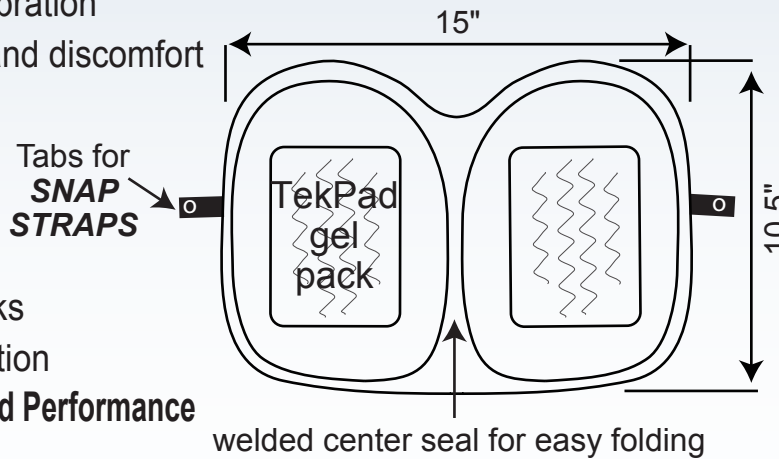

PASSENGER

MOTORCYCLE GEL SEAT

MOTORCYCLE

with **AIR-FLO^{3D}**™ Breathable Fabric

Perfect for smaller driver's seats and medium to large passenger seats, this 10½" X 15" pad provides cool **AIR-FLO^{3D}**™ breathable gel comfort for long or short rides. The unique hinge design LETS it fold so it FITS most seat shapes. Comfort is supplied by two gel packs positioned just under the weight-bearing "sitz" bones to maintain circulation, reduce numbness and lower back discomfort. The top is durable **AIR-FLO^{3D}**™ breathable fabric for "air cooled" performance. The super grip, non-skid bottom material holds the SKWOOSH™ in place. A quick release, easy to install cruising **SNAP STRAP** is included for on road security.

BENEFITS & FEATURES

- AIR-FLO^{3D}**™ - Breathable fabric for "Air Cooled" comfort
- CUSHIONING** - TekPad® gel for more comfort - less vibration
- COMFORT** - Pressure relief gel - prevents numbness and discomfort
- LOW PROFILE & DISCREET** - No seat height change
- FIT** - Hinge design fits most seat shapes
- CONVENIENT** - Folds to 7½"W x 10½"L x 1"H
- NON-SKID BOTTOM** - Anchors cushion to seat
- DURABLE** - Double welded pressure-relieving gel packs
- NO MAINTENANCE** - Wipes Clean - Welded Construction
- MADE IN USA** - Guaranteed Workmanship - Guaranteed Performance

SKWOOSH™ Passenger Gel Seat

with **AIR-FLO^{3D}**™ Fabric

Model# LPAF078

Weight: 8 oz.

Open Dimensions: 15½"W x 10½"L x ½"H

Folded Dimensions: 7½"W x 10½"L x 1"H

Color: Black

12" **SNAP STRAP** included

"SNAP STRAP" Attach/Release System
¾" wide automotive grade woven elastic webbing

AIR-FLO^{3D}™ is a durable three dimensional fabric that breathes.

AIR-FLO^{3D}™ Fabric

Performance Comfort Cushions
sports / office / travel