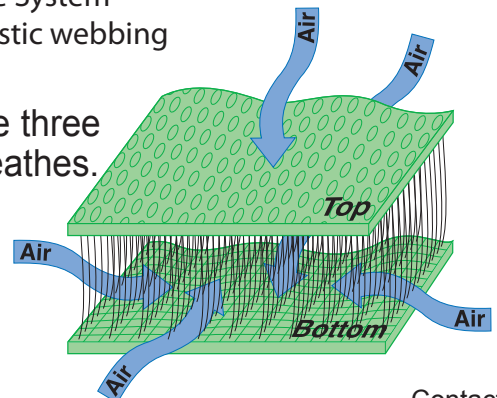

PASSENGER

MOTORCYCLE GEL SEAT

MOTORCYCLE

with **AIR-FLO^{3D}**™ Breathable Fabric

Perfect for smaller driver's seats and medium to large passenger seats, this 10½" X 15" pad provides cool **AIR-FLO^{3D}**™ breathable gel comfort for long or short rides. The unique hinge design LETS it fold so it FITS most seat shapes. Comfort is supplied by two gel packs positioned just under the weight-bearing "sitz" bones to maintain circulation, reduce numbness and lower back discomfort. The top is durable **AIR-FLO^{3D}**™ breathable fabric for "air cooled" performance. The super grip, non-skid bottom material holds the SKWOOSH™ in place. A quick release, easy to install cruising **SNAP STRAP** is included for on road security.

BENEFITS & FEATURES

- AIR-FLO^{3D}**™ - Breathable fabric for "Air Cooled" comfort
- CUSHIONING** - TekPad® gel for more comfort - less vibration
- COMFORT** - Pressure relief gel - prevents numbness and discomfort
- LOW PROFILE & DISCREET** - No seat height change
- FIT** - Hinge design fits most seat shapes
- CONVENIENT** - Folds to 7½"W x 10½"L x 1"H
- NON-SKID BOTTOM** - Anchors cushion to seat
- DURABLE** - Double welded pressure-relieving gel packs
- NO MAINTENANCE** - Wipes Clean - Welded Construction
- MADE IN USA** - Guaranteed Workmanship - Guaranteed Performance

SKWOOSH™ Passenger Gel Seat

with **AIR-FLO^{3D}**™ Fabric

Model# LPAF078

Weight: 8 oz.

Open Dimensions: 15½"W x 10½"L x ½"H

Folded Dimensions: 7½"W x 10½"L x 1"H

Color: Black

12" **SNAP STRAP** included

"SNAP STRAP" Attach/Release System
¾" wide automotive grade woven elastic webbing

AIR-FLO^{3D}™ is a durable three dimensional fabric that breathes.

AIR-FLO^{3D}™ Fabric

Performance Comfort Cushions
sports / office / travel